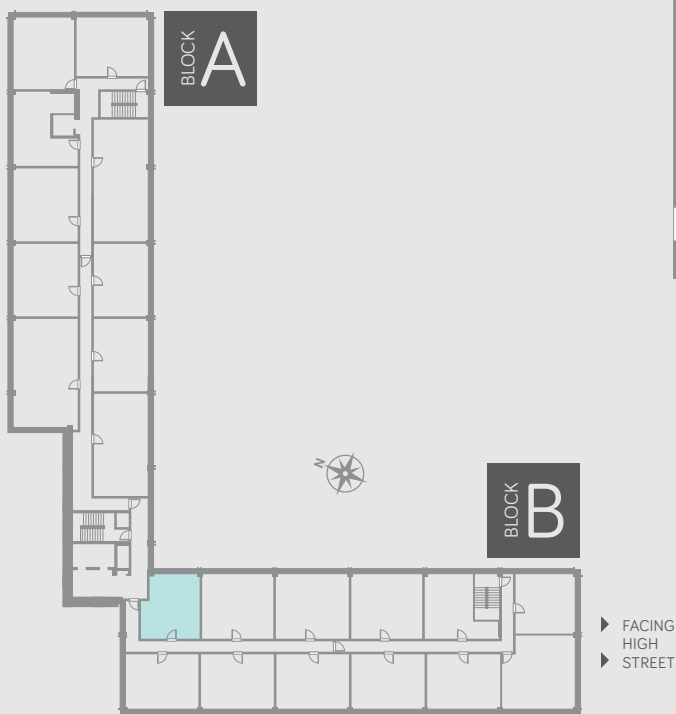

Type 01

Studio apartment

Apartments:
311, 411, 511, 611, 709, 802

Total apartment area:
35.6m²

Type 01

Apartment Specification

KITCHEN

Our kitchens are fully fitted with high quality built in Indesit, Hotpoint and Montpellier appliances. The cabinets are in white or navy blue. All our Studio apartments have the following appliances:

BATHROOM SPECIFICATION

- ✓ Wash basin - ceramic white
- ✓ Bath with shower over including glass shower screen
- ✓ Bathroom tiles - Dakar grey 600x300mm

FLOORING

- ✓ A laminate Country Oak flooring

Furniture Pack

LIVING ROOM

- ✓ 2-seater sofa
- ✓ Coffee table
- ✓ Small TV unit

DINING AREA

- ✓ Small dining table
- ✓ 2 x dining chairs

BEDROOM

- ✓ Divan bed base & headboard
- ✓ Mattress
- ✓ 2 x bedside table
- ✓ Built in wardrobe with mirrored front