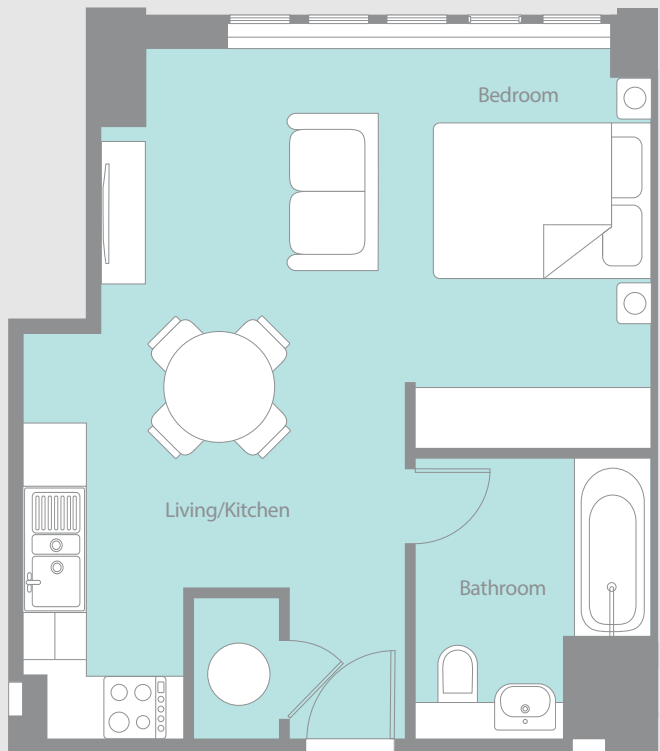

Type 01

Studio apartment

Apartments:
311, 411, 511, 611, 709, 802

Total apartment area:
35.6m²

Type 01

Apartment Specification

KITCHEN

Our kitchens are fully fitted with high quality built in Indesit, Hotpoint and Montpellier appliances. The cabinets are in white or navy blue. All our Studio apartments have the following appliances:

- ✓ Microwave - built-in stainless steel microwave oven
- ✓ Single oven - four function electric built-in single oven stainless steel
- ✓ Ceramic electric hob - touch control 4 zone ceramic hob - black
- ✓ Fully integrated dishwasher
- ✓ Integrated fridge freezer
- ✓ Washer dryer - located in storage cupboard - freestanding in white

BATHROOM SPECIFICATION

- ✓ Wash basin - ceramic white
- ✓ Bath with shower over including glass shower screen
- ✓ Bathroom tiles - Dakar grey 600x300mm

FLOORING

- ✓ A laminate Country Oak flooring

Furniture Pack

LIVING ROOM

- ✓ 2-seater sofa
- ✓ Coffee table
- ✓ Small TV unit

DINING AREA

- ✓ Small dining table
- ✓ 2 x dining chairs

BEDROOM

- ✓ Divan bed base & headboard
- ✓ Mattress
- ✓ 2 x bedside table
- ✓ Built in wardrobe with mirrored front